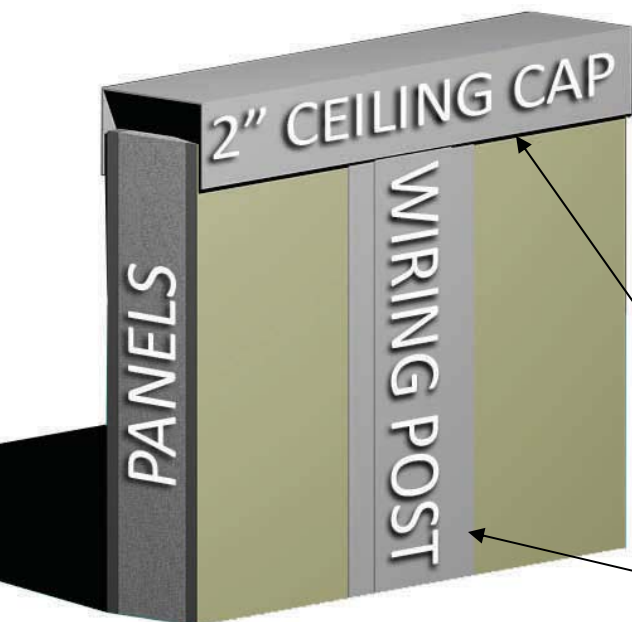

SOUTHWEST **SOLUTIONS** GROUP  
*business efficiency systems*

MODULAR OFFICES & ENCLOSURES • PARTITIONS • BOOTHS • MEZZANINES

Wall partitions by INPLANT OFFICES are the ideal solution for partitioning existing space either by attaching to an existing ceiling, braced to the roof, or designed to be free standing.

Ceiling Cap has longer legs to absorb any discrepancies in existing ceiling height.

All panel options are available in 1-3/4" and 3"