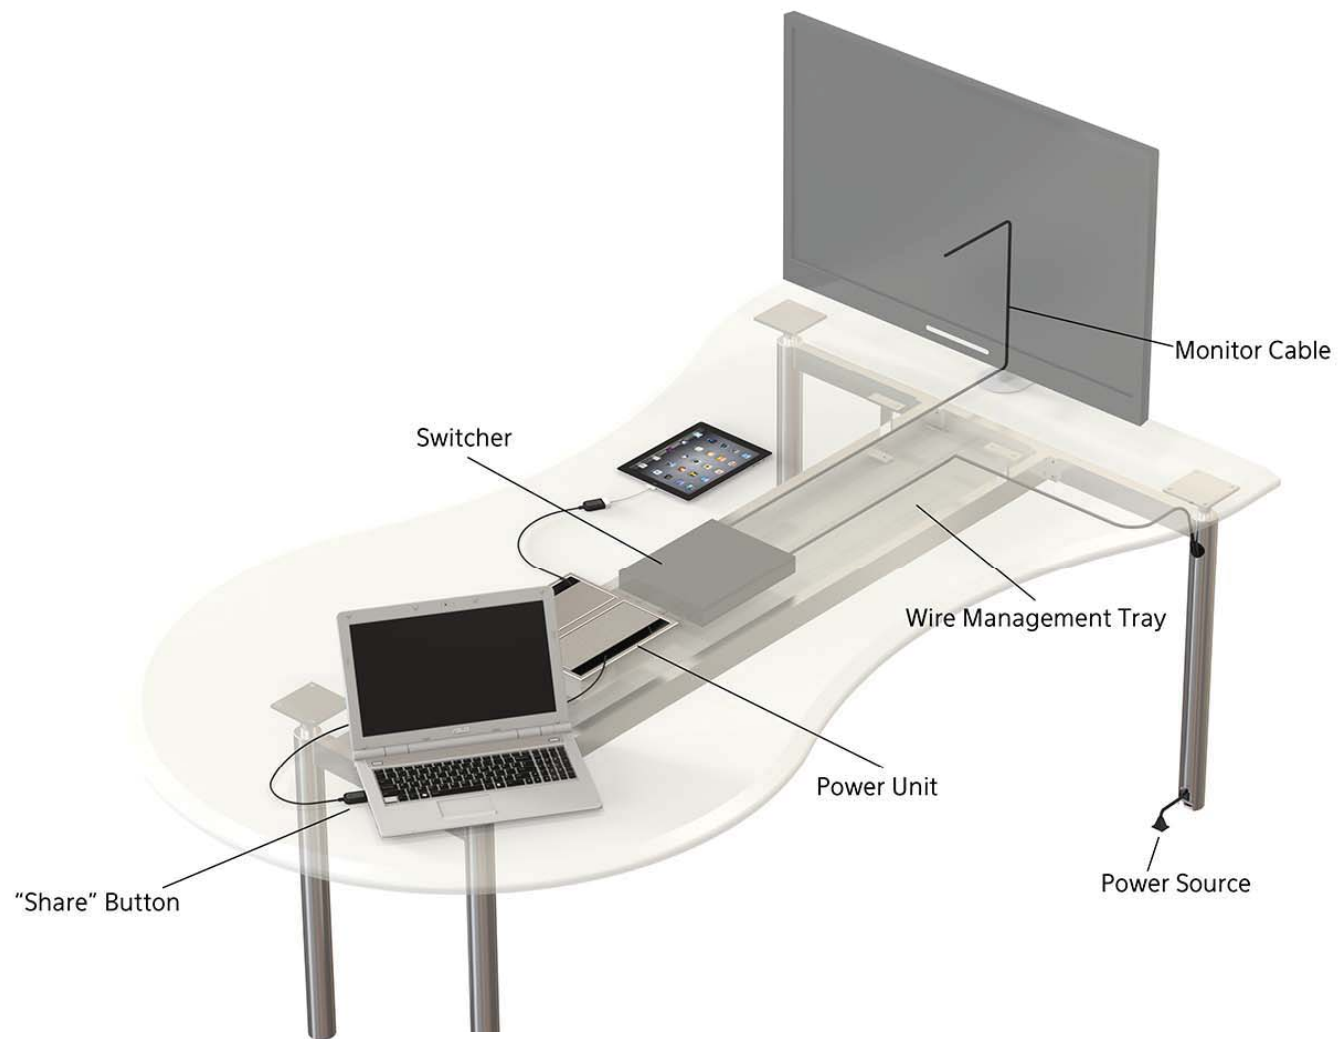

**Toll Free 1-800-803-1083**

[www.southwestsolutions.com](http://www.southwestsolutions.com)

**Toll Free 1-800-803-1083**

*Versatile*

Designed to complement an array of spaces and styles, the Versailles Collection includes an abundant collection of leg shapes, frame styles, rack options, top shapes and surfaces, edge details, electrical additions, and wire management solutions. These standard options combine to give the furniture a custom and personalized feeling without the "custom" price tag. For a little extra flair, Versailles also offers a simple material upgrade to customize the look even further.