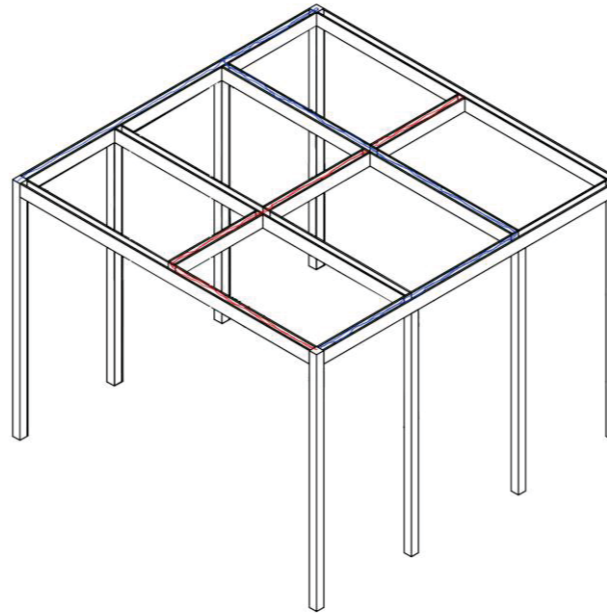

Build the space **you need.**

From a simple structure to an intelligent space with powerful capabilities, Interval brings in-between spaces to life.

1 Define your space.

2 Bring it to life.

3 Give it purpose.

Frame your ideas.

Interval offers simple planning and flexibility. Anodized aluminum construction is solid and durable, yet offers aesthetic appeal and complements adjoining spaces.

- Build in-between spaces in existing workplaces.
- Integrates with existing furniture.
- Connect at 90°, 120° and 135°.
- Easily reconfigurable.
- Changes are clean with none of the conventional disruptions or delays.

chain / fabric curtains

writable surfaces / glassboard

interactive displays

walls & panel inserts

Veil adjustable privacy screens

hanging lights

Power up. Get Connected.

With a flexible grid of open beams, Interval provides a simple route for electrical and data to be easily integrated, moved and serviced.