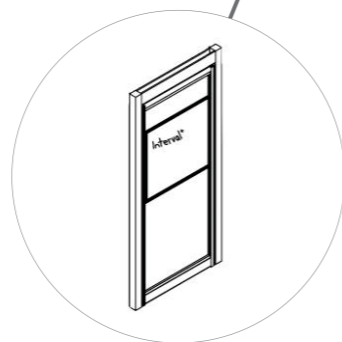

Frame your ideas.

Interval offers simple planning and flexibility. Anodized aluminum construction is solid and durable, yet offers aesthetic appeal and complements adjoining spaces.

- Build in-between spaces in existing workplaces.
- Integrates with existing furniture.
- Connect at 90°, 120° and 135°.
- Easily reconfigurable.
- Changes are clean with none of the conventional disruptions or delays.

chain / fabric curtains

writable surfaces / glassboard

interactive displays

walls & panel inserts

Veil adjustable privacy screens

hanging lights

Power up. Get Connected.

With a flexible grid of open beams, Interval provides a simple route for electrical and data to be easily integrated, moved and serviced.