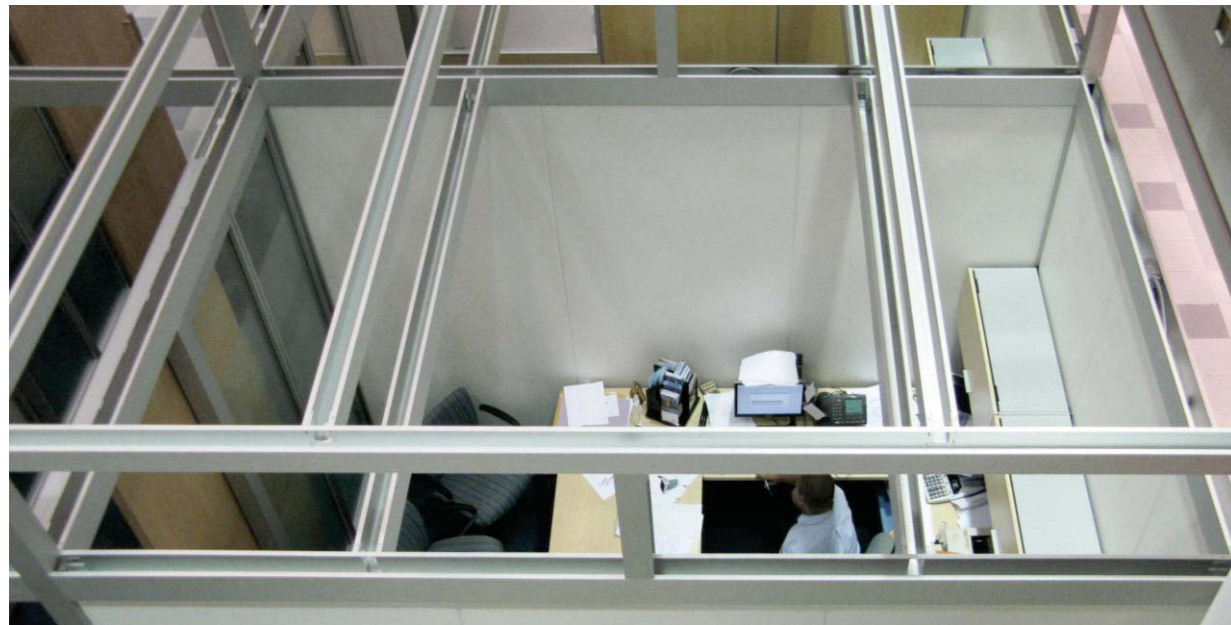

Frame your ideas.

Interval offers simple planning and flexibility. Anodized aluminum construction is solid and durable, yet offers aesthetic appeal and complements adjoining spaces.

- Build in-between spaces in existing workplaces.
- Integrates with existing furniture.
- Connect at 90°, 120° and 135°.
- Easily reconfigurable.
- Changes are clean with none of the conventional disruptions or delays.

chain / fabric curtains

writable surfaces / glassboard

interactive displays

walls & panel inserts

Veil adjustable privacy screens

hanging lights

Power up. Get Connected.

With a flexible grid of open beams, Interval provides a simple route for electrical and data to be easily integrated, moved and serviced.