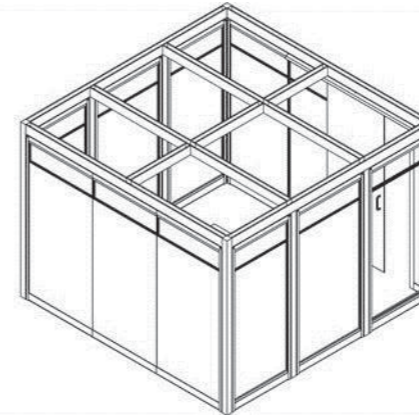

chain / fabric curtains

writable surfaces / glassboard

interactive displays

walls & panel inserts

Veil adjustable privacy screens

hanging lights

Power up. Get Connected.

With a flexible grid of open beams, Interval provides a simple route for electrical and data to be easily integrated, moved and serviced.

Discreet lay-in cabling

SOUTHWEST **SOLUTIONS** GROUP
business organization systems

Responsible **by nature.**

We believe the most sustainable furniture choice is the one you don't make again and again.

- level 2® certified to e3 BIFMA standard
- GREENGUARD certified
- Most Interval installations have over 60% recycled content.
- Contributes to LEED credits through:
 - Procurement
 - Packaging
 - Waste management
 - Recycled content & reusability – over 37.88% total recycled content
 - 98% recyclable

Discover the power of in-between spaces.

Five ideas on how to use Interval in a 12x12 space. Open lounge to private office...and everything in-between. Imagine what Interval can do for you!

open closed

Open Lounge