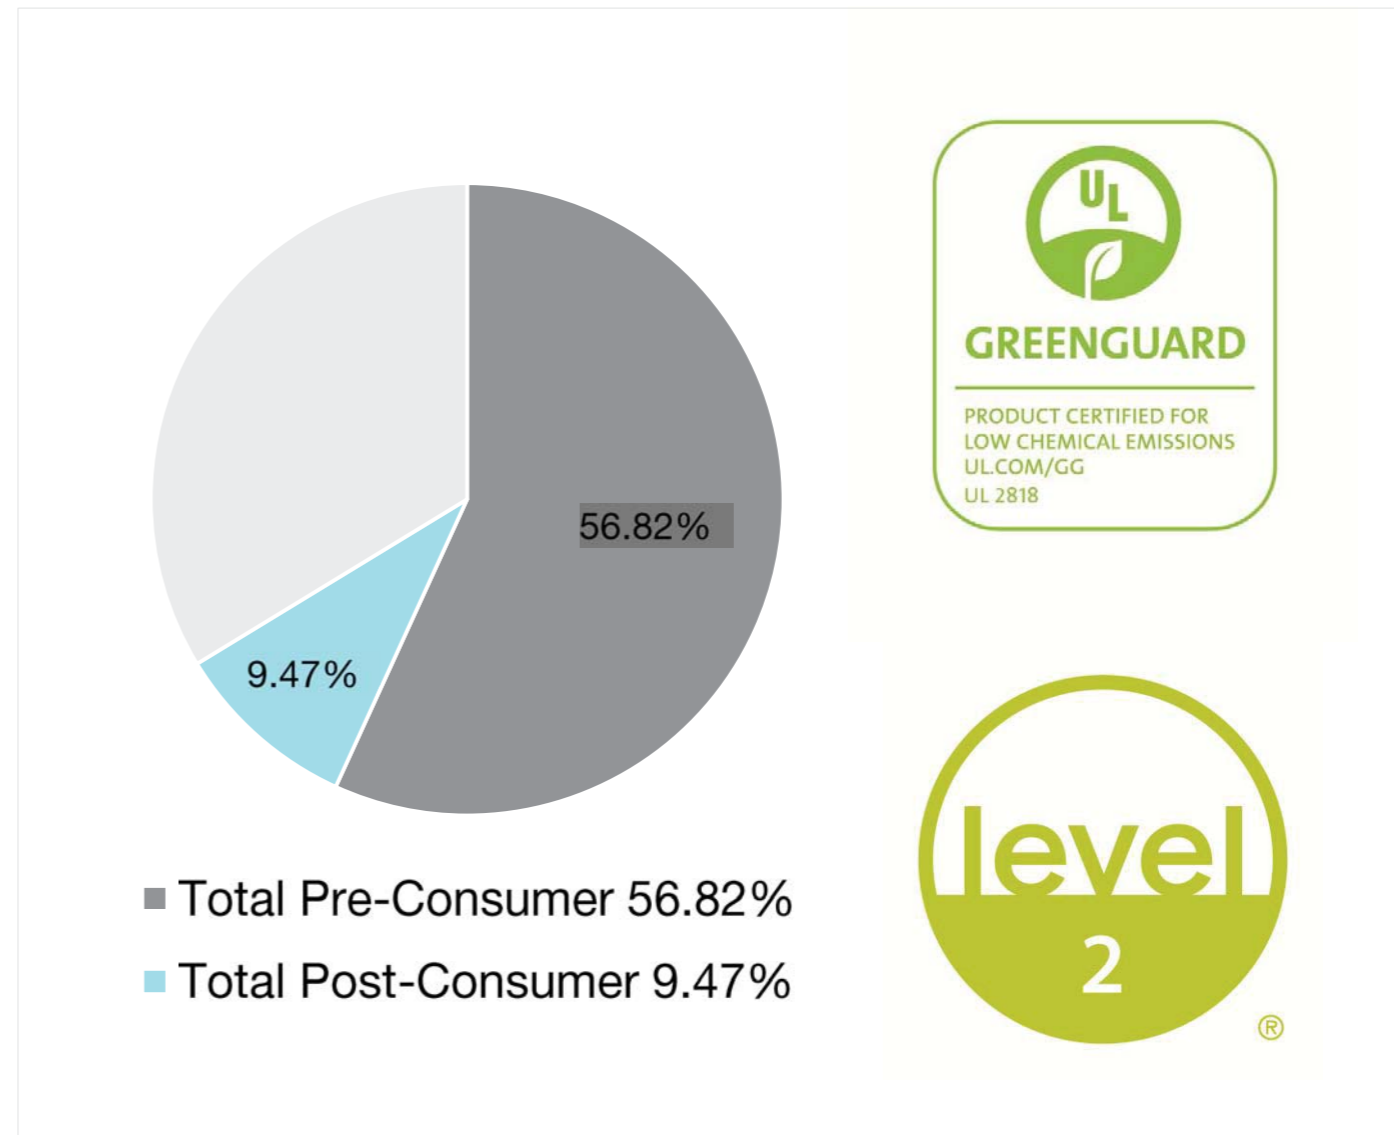

chain / fabric curtains

writable surfaces / glassboard

interactive displays

walls & panel inserts

Veil adjustable privacy screens

hanging lights

Power up. Get Connected.

With a flexible grid of open beams, Interval provides a simple route for electrical and data to be easily integrated, moved and serviced.

Discreet lay-in cabling

SOUTHWEST **SOLUTIONS** GROUP
business organization systems

Responsible **by nature.**

We believe the most sustainable furniture choice is the one you don't make again and again.

- level 2® certified to e3 BIFMA standard
- GREENGUARD certified
- Most Interval installations have over 60% recycled content.
- Contributes to LEED credits through:
 - Procurement
 - Packaging
 - Waste management
 - Recycled content & reusability – over 37.88% total recycled content
 - 98% recyclable