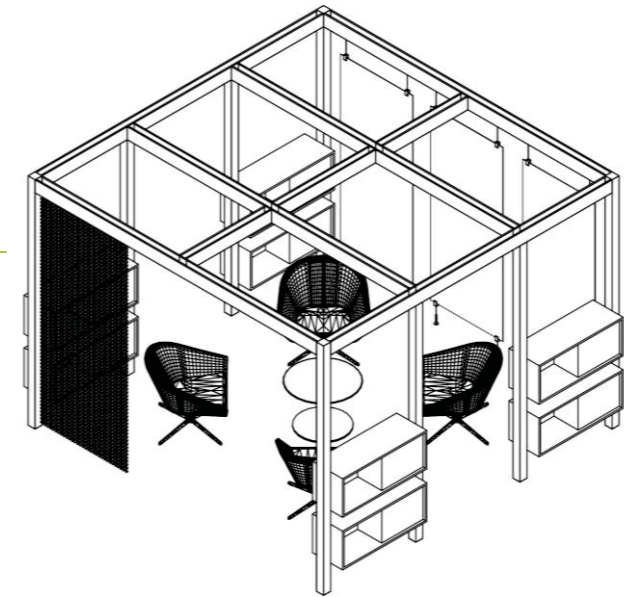

Build the space **you need.**

From a simple structure to an intelligent space with powerful capabilities, Interval brings in-between spaces to life.

1 Define your space.

2 Bring it to life.

3 Give it purpose.

Frame your ideas.

Interval offers simple planning and flexibility. Anodized aluminum construction is solid and durable, yet offers aesthetic appeal and complements adjoining spaces.

- Build in-between spaces in existing workplaces.
- Integrates with existing furniture.
- Connect at 90°, 120° and 135°.
- Easily reconfigurable.
- Changes are clean with none of the conventional disruptions or delays.

chain / fabric curtains

writable surfaces / glassboard

interactive displays

walls & panel inserts

Veil adjustable privacy screens

hanging lights

Power up. Get Connected.

With a flexible grid of open beams, Interval provides a simple route for electrical and data to be easily integrated, moved and serviced.