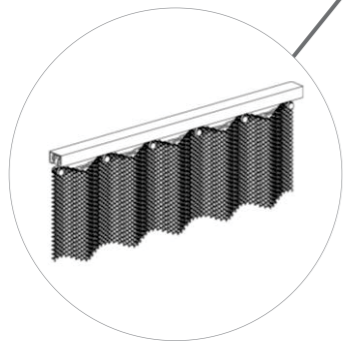

chain / fabric curtains