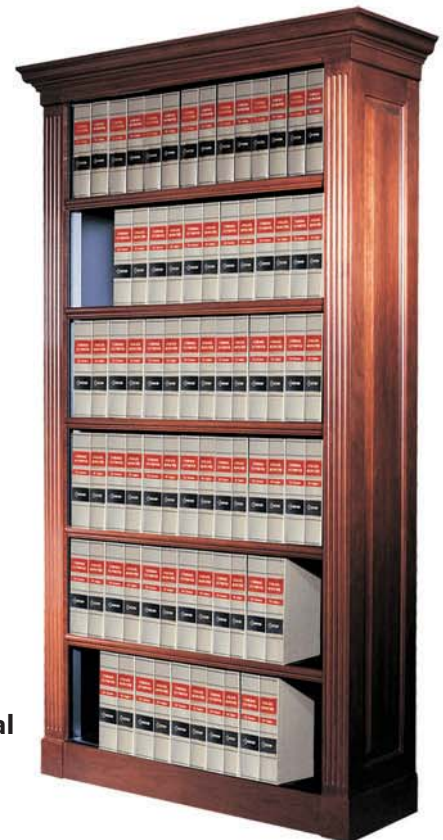

What do you get when you blend the warmth of wood, with the strength of steel? Wood-Tek shelving and cabinetry.

A unique blend of wood with steel shelving for unsurpassed strength for heavy media.

Wood-Tek's classic good looks grace the hallways and front areas of business, legal and accounting firms, as well as libraries and schools across the country. Wood-Tek is not only beautiful, but strong enough to support the weight of the heaviest of media.

Wood-Tek provides unsurpassed beauty and a lifetime of value. Wood-Tek offers many advantages when compared to conventional millwork.

- Unlike millwork, Wood-Tek shelves are Aurora Quik-Lok, steel shelving that's guaranteed to stay rigid and level.
- Wood-Tek shelves support greater weight than conventional millwork. One 36" x 12" span of shelving holds an excess of 300 pounds.
- Wood-Tek product is versatile and 'portable'. If your business moves, Wood-Tek can move with you to preserve your investment.
- Wood-Tek comes in 2 wood species and 4 elegant stains. When combined with any of the 32 beautiful colors of shelving, Wood-Tek provides infinite design possibilities.

WOOD-TEK | Design Elements

End Panels

Wood-Tek styles range from contemporary through traditional in Cherry and Maple in four stains. Customize Wood-Tek with your choice of exotic woods or unique stains and finishes. Door fronts of solid wood, glass, mesh or shaker style provide a versatile finishing touch.

Solid

Shaker

Mesh

Glass

Doors

Crown and Base

C-1

C-2